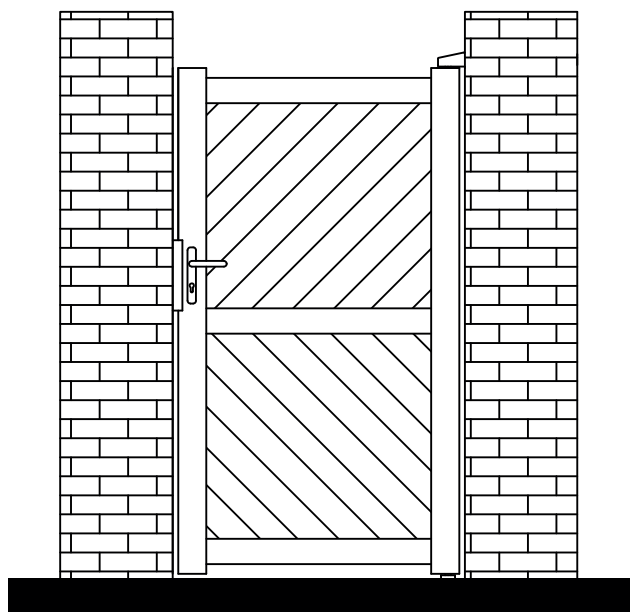

FIXED GAP INSTALLATION

FLOOR MOUNTED – For use when fitting to posts

RMG001PG

RMG002PG

RMG003PG

**1x Wall Mounted Hinge
(Top)**

**1x Floor Mounted Hinge
(Bottom)**

Lock Keep

Handle Set