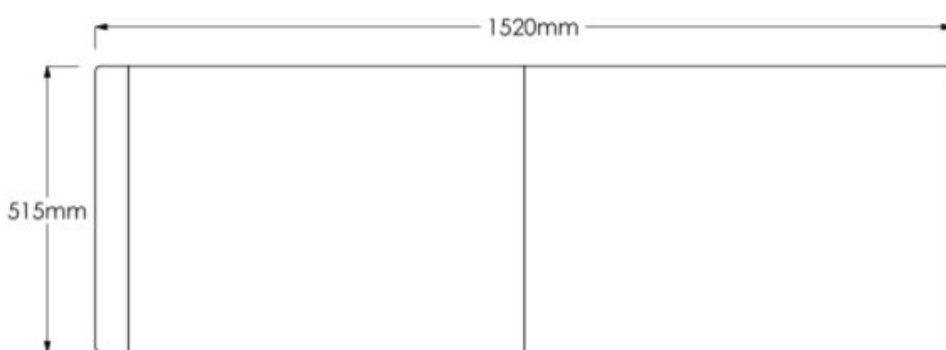

TECHNICAL DATA SHEET

Product Code: 325172

Product Description: iflo Rennes P Shaped Showerbath Front Panel 1500x515mm

Product Specification

Material:
High Impact Polystyrene

Fittings:
Panel clips

Additional Information

Always remove film and inspect before installation

Do not clean with abrasive cleaning products

Easy to fit

For use with iflo Rennes P Shaped Showerbath

Reversible to suit left or right handed installation