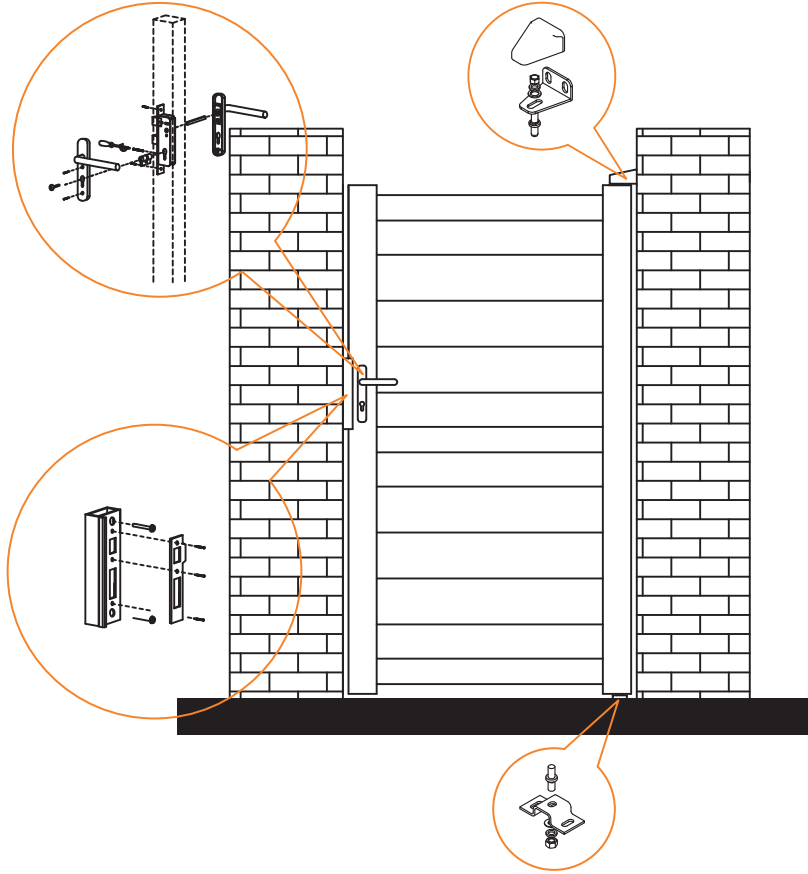

FIXED GAP INSTALLATION

FLOOR MOUNTED – For use when fitting to posts

RMG001PG

RMG002PG

RMG003PG

1x Wall Mounted Hinge (Top)

1x Floor Mounted Hinge (Bottom)

Lock Keep

Handle Set