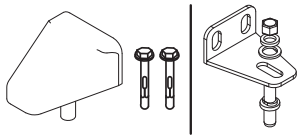

FIXED GAP INSTALLATION

FLOOR MOUNTED – For use when fitting to posts

RMG001PG

RMG002PG

RMG003PG

1x Wall Mounted Hinge (Top)

1x Floor Mounted Hinge (Bottom)

Lock Keep

Handle Set