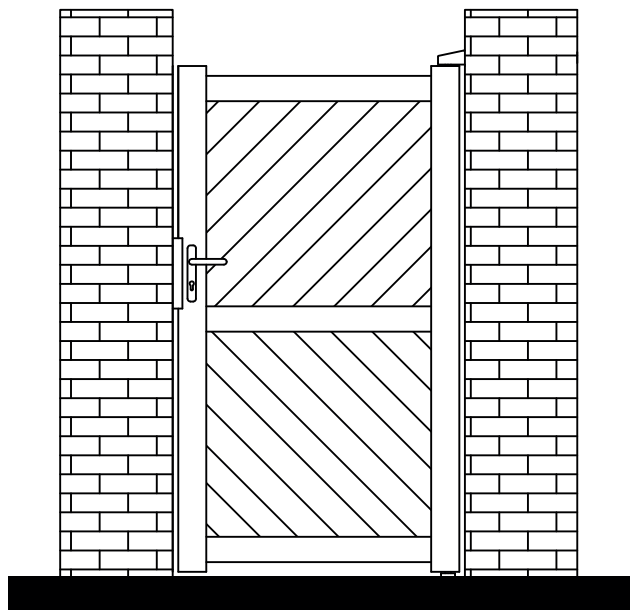

FIXED GAP INSTALLATION

FLOOR MOUNTED – For use when fitting to posts

RMG001PG

RMG002PG

RMG003PG

1x Wall Mounted Hinge (Top)

1x Floor Mounted Hinge (Bottom)

Lock Keep

Handle Set