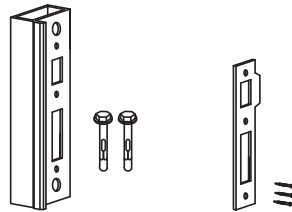

FIXED GAP INSTALLATION

FLOOR MOUNTED – For use when fitting to posts

RMG001PG

RMG002PG

RMG003PG

1x Wall Mounted Hinge (Top)

1x Floor Mounted Hinge (Bottom)

Lock Keep

Handle Set