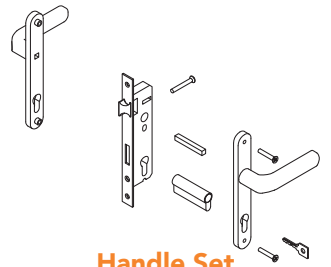

FIXED GAP INSTALLATION

FLOOR MOUNTED – For use when fitting to posts

RMG001PG

RMG002PG

RMG003PG

1x Wall Mounted Hinge (Top)

1x Floor Mounted Hinge (Bottom)

Lock Keep

Handle Set