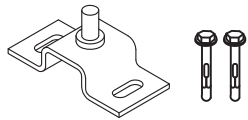

FIXED GAP INSTALLATION

FLOOR MOUNTED – For use when fitting to posts

RMG001PG

RMG002PG

RMG003PG

1x Wall Mounted Hinge (Top)

1x Floor Mounted Hinge (Bottom)

Lock Keep

Handle Set