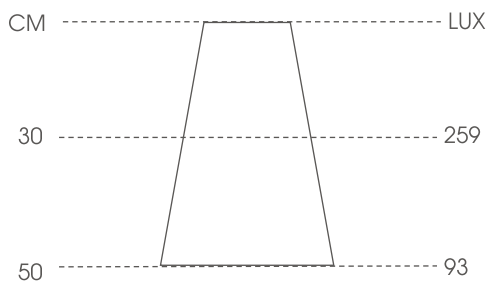

## FEATURES

This small square light is perfect for use within cabinets to illuminate internal shelves, or as a plinth light. It also features a diffused cover which hides the LED points within the fitting for a sleek look. It has a 120 degree beam angle which ensures that the light fills cabinets and eliminates dark spots. The light is surface mounted, and is easily installed using the strong adhesive back included.

## MAXIMUM LUX LEVELS

THE TECHNICAL SPEC...	
Fitting Type	LED
Voltage	12vdc
Colour Temperature	Natural White (4000—4500k)
Guarantee	3 Years
Wattage	1.5W
Luminous efficacy	45 lm/w
CRI	Ra 80
Cable Length	1.5m
Mounting	Surface
Beam Angle	120 Degree
IP Rating	IP20