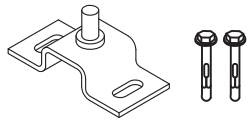

FIXED GAP INSTALLATION

FLOOR MOUNTED – For use when fitting to posts

RMG001PG

RMG002PG

RMG003PG

**1x Wall Mounted Hinge
(Top)**

**1x Floor Mounted Hinge
(Bottom)**

Lock Keep

Handle Set