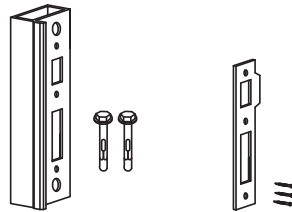

FIXED GAP INSTALLATION

FLOOR MOUNTED – For use when fitting to posts

RMG001PG

RMG002PG

RMG003PG

**1x Wall Mounted Hinge
(Top)**

**1x Floor Mounted Hinge
(Bottom)**

Lock Keep

Handle Set