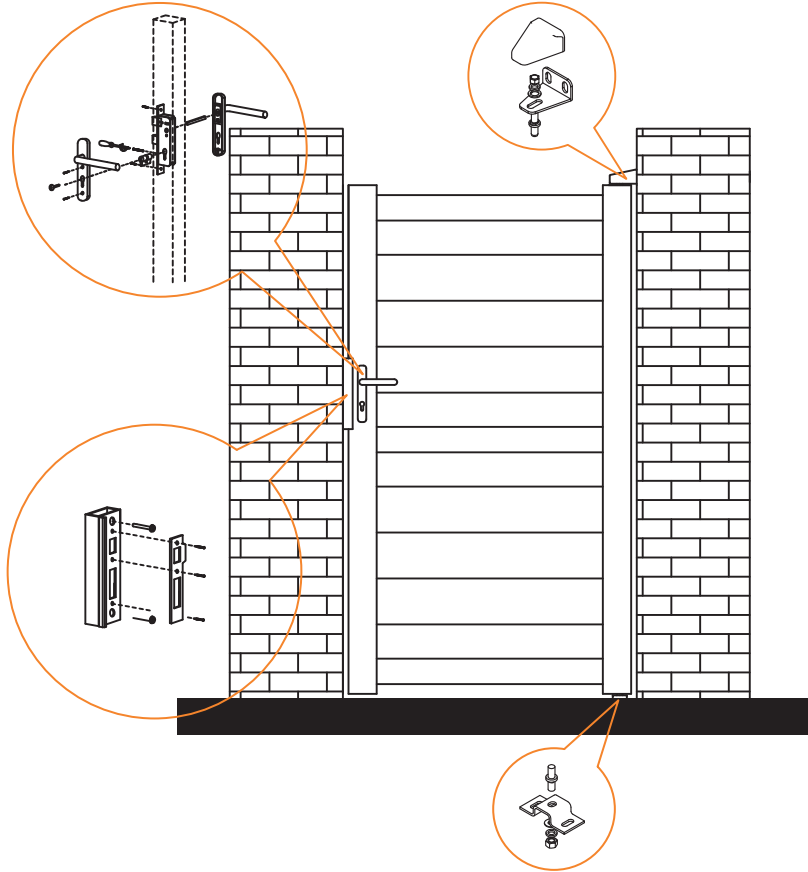

FIXED GAP INSTALLATION

FLOOR MOUNTED – For use when fitting to posts

RMG001PG

RMG002PG

RMG003PG

**1x Wall Mounted Hinge
(Top)**

**1x Floor Mounted Hinge
(Bottom)**

Lock Keep

Handle Set