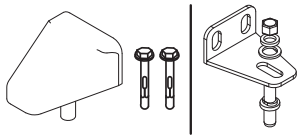

FIXED GAP INSTALLATION

FLOOR MOUNTED – For use when fitting to posts

RMG001PG

RMG002PG

RMG003PG

**1x Wall Mounted Hinge
(Top)**

**1x Floor Mounted Hinge
(Bottom)**

Lock Keep

Handle Set