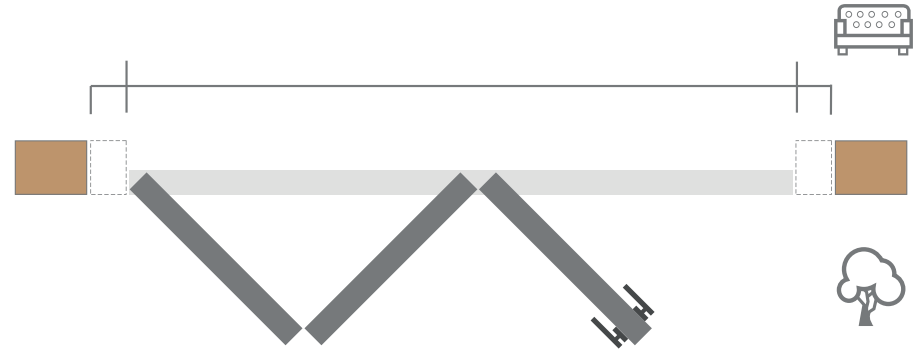

RIGHT OPENER

LEFT OPENER

CILL

FRAME JAMBS L/R

FRAME HEAD