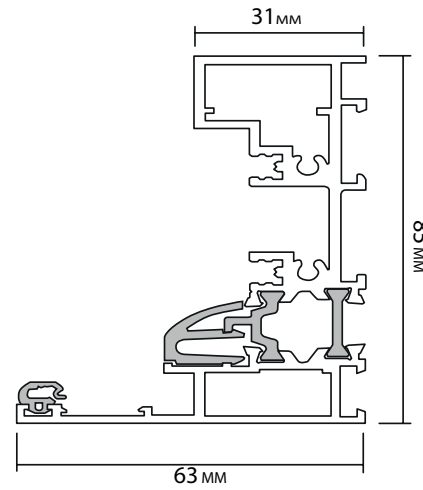

RIGHT OPENER

LEFT OPENER

CILL

FRAME JAMBS L/R

FRAME HEAD