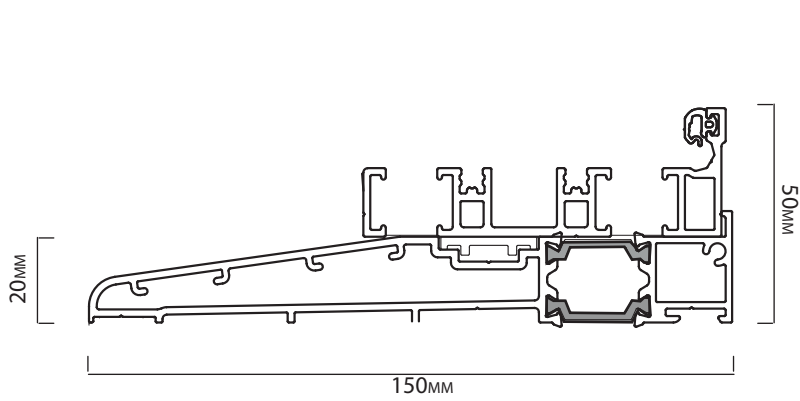

RIGHT OPENER

LEFT OPENER

CILL

FRAME JAMBS L/R

FRAME HEAD