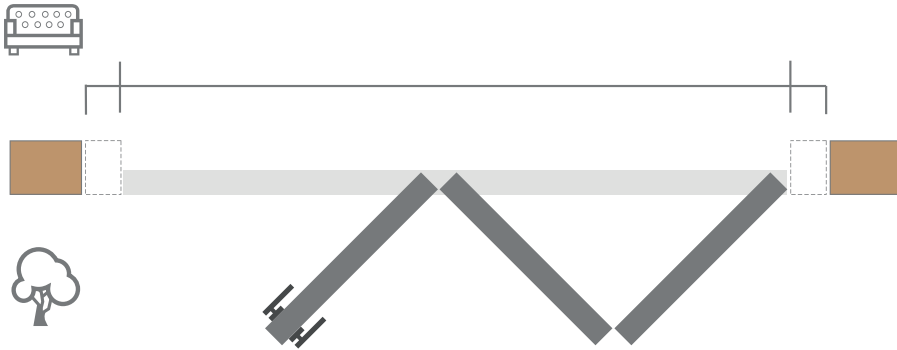

RIGHT OPENER

LEFT OPENER

CILL

FRAME JAMBS L/R

FRAME HEAD