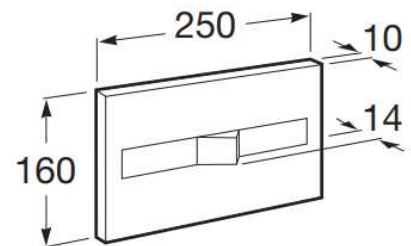

Technical Drawing:

'The information contained within this specification sheet is believed to be correct and complete at the time of creation. All photographs / drawings are as a guide only and do not necessarily represent the products available. Travis Perkins PLC reserves the right to change product details and price without prior notice. E&OE.'