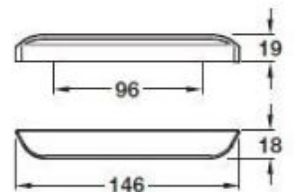

TECHNICAL DATA SHEET

Product Code: 578772

Product Description: iflo 8 x 147 x 19mm Oxford Pull
Chrome Handle

Product Specification

Material:
Zinc Alloy

Fittings:
Screws

Systems:
N/A

Additional Information

Always inspect before installation

Do not use abrasive cleaning products

2x M4 x 45 mm snap off screws included
Zinc alloy
Order qty: 1 pc