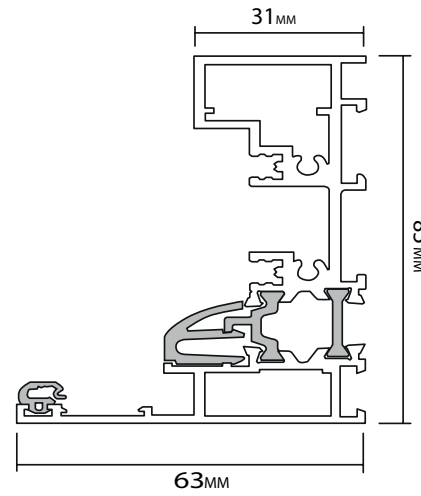

RIGHT OPENER

LEFT OPENER

CILL

FRAME JAMBS L/R

FRAME HEAD