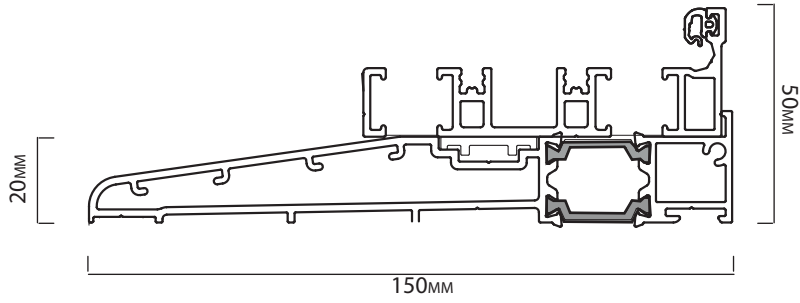

RIGHT OPENER

LEFT OPENER

CILL

FRAME JAMBS L/R

FRAME HEAD