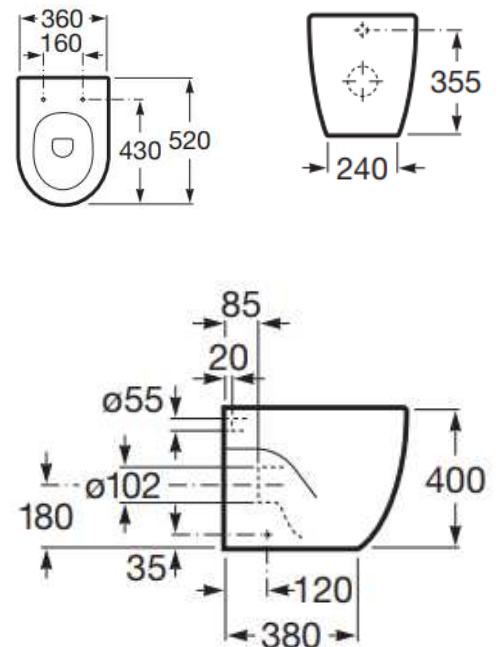

Technical Drawing:

'The information contained within this specification sheet is believed to be correct and complete at the time of creation. All photographs / drawings are as a guide only and do not necessarily represent the products available. Travis Perkins PLC reserves the right to change product details and price without prior notice. E&OE.'