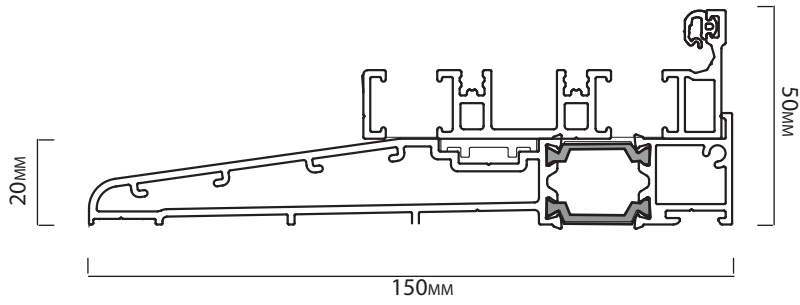

RIGHT OPENER

LEFT OPENER

CILL

FRAME JAMBS L/R

FRAME HEAD