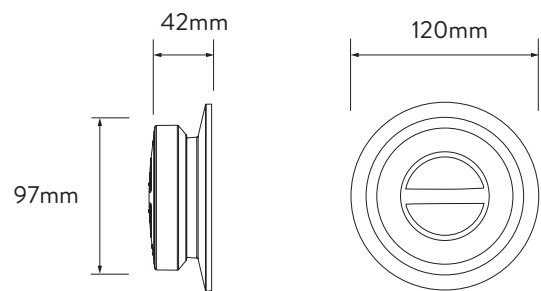

AQUALISA

QUARTZ™ SMART EXPOSED

QZD.A1.EV.18

WITH ADJUSTABLE HEAD - HP/COMBI

DIMENSIONAL DRAWINGS

CONTROLLER

PROCESSOR

AQUALISA

QUARTZ™ SMART EXPOSED

QZD.A1.EV.18

WITH ADJUSTABLE HEAD - HP/COMBI

TECHNICAL SPECIFICATIONS

Minimum pressure requirements	1 bar
Maximum pressure requirements	7 bar
Processor inlet fitting connections	15mm push fit
Valve inlet centres	48mm
Inlet supply positions	Hot right, cold left
Processor outlet fitting connection	15mm push fit
Permissible processor sitting location	Loft, airing cupboard, under bath
Supply temperature	Cold inlet temperature 1°C (minimum) Cold inlet temperature 15°C (maximum) Hot inlet temperature 65°C (maximum)
Water system	HP/Combi
Features	One touch start/stop control
	LED display indicates when pre-selected temperature has been reached
	Boost button for enhanced flow
	Compatible with wired and wireless remote controls
	4 spray patterns (adjustable head) including eco-spray option
Colour	Chrome
Guarantee period	5-year guarantee – shower unit
	2-year guarantee – shower head and kit
Approvals	CE Marking
	BEAB