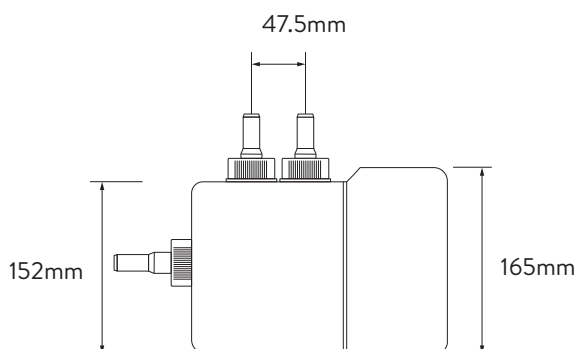

AQUALISA

QUARTZ™ SMART EXPOSED

QZD.A1.EV.18

WITH ADJUSTABLE HEAD - HP/COMBI

DIMENSIONAL DRAWINGS

CONTROLLER

PROCESSOR

AQUALISA

QUARTZ™ SMART EXPOSED

QZD.A1.EV.18

WITH ADJUSTABLE HEAD - HP/COMBI

TECHNICAL SPECIFICATIONS

Minimum pressure requirements	1 bar
Maximum pressure requirements	7 bar
Processor inlet fitting connections	15mm push fit
Valve inlet centres	48mm
Inlet supply positions	Hot right, cold left
Processor outlet fitting connection	15mm push fit
Permissible processor sitting location	Loft, airing cupboard, under bath
Supply temperature	Cold inlet temperature 1°C (minimum) Cold inlet temperature 15°C (maximum) Hot inlet temperature 65°C (maximum)
Water system	HP/Combi
Features	One touch start/stop control
	LED display indicates when pre-selected temperature has been reached
	Boost button for enhanced flow
	Compatible with wired and wireless remote controls
	4 spray patterns (adjustable head) including eco-spray option
Colour	Chrome
Guarantee period	5-year guarantee – shower unit
	2-year guarantee – shower head and kit
Approvals	CE Marking
	BEAB