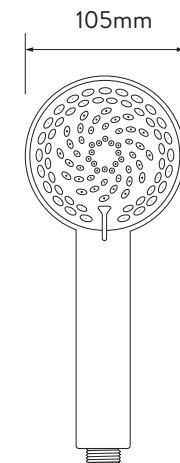

AQUALISA

QUARTZ™ SMART EXPOSED

QZD.A1.EV.18

WITH ADJUSTABLE HEAD - HP/COMBI

DIMENSIONAL DRAWINGS

CONTROLLER

PROCESSOR

AQUALISA

QUARTZ™ SMART EXPOSED

QZD.A1.EV.18

WITH ADJUSTABLE HEAD - HP/COMBI

TECHNICAL SPECIFICATIONS

Minimum pressure requirements	1 bar
Maximum pressure requirements	7 bar
Processor inlet fitting connections	15mm push fit
Valve inlet centres	48mm
Inlet supply positions	Hot right, cold left
Processor outlet fitting connection	15mm push fit
Permissible processor sitting location	Loft, airing cupboard, under bath
Supply temperature	Cold inlet temperature 1°C (minimum) Cold inlet temperature 15°C (maximum) Hot inlet temperature 65°C (maximum)
Water system	HP/Combi
Features	One touch start/stop control
	LED display indicates when pre-selected temperature has been reached
	Boost button for enhanced flow
	Compatible with wired and wireless remote controls
	4 spray patterns (adjustable head) including eco-spray option
Colour	Chrome
Guarantee period	5-year guarantee – shower unit
	2-year guarantee – shower head and kit
Approvals	CE Marking
	BEAB