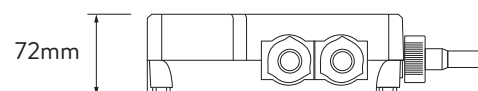

AQUALISA

QUARTZ™ SMART EXPOSED

QZD.A1.EV.18

WITH ADJUSTABLE HEAD - HP/COMBI

DIMENSIONAL DRAWINGS

CONTROLLER

PROCESSOR

AQUALISA

QUARTZ™ SMART EXPOSED

QZD.A1.EV.18

WITH ADJUSTABLE HEAD - HP/COMBI

TECHNICAL SPECIFICATIONS

Minimum pressure requirements	1 bar
Maximum pressure requirements	7 bar
Processor inlet fitting connections	15mm push fit
Valve inlet centres	48mm
Inlet supply positions	Hot right, cold left
Processor outlet fitting connection	15mm push fit
Permissible processor sitting location	Loft, airing cupboard, under bath
Supply temperature	Cold inlet temperature 1°C (minimum) Cold inlet temperature 15°C (maximum) Hot inlet temperature 65°C (maximum)
Water system	HP/Combi
Features	One touch start/stop control
	LED display indicates when pre-selected temperature has been reached
	Boost button for enhanced flow
	Compatible with wired and wireless remote controls
	4 spray patterns (adjustable head) including eco-spray option
Colour	Chrome
Guarantee period	5-year guarantee – shower unit
	2-year guarantee – shower head and kit
Approvals	CE Marking
	BEAB