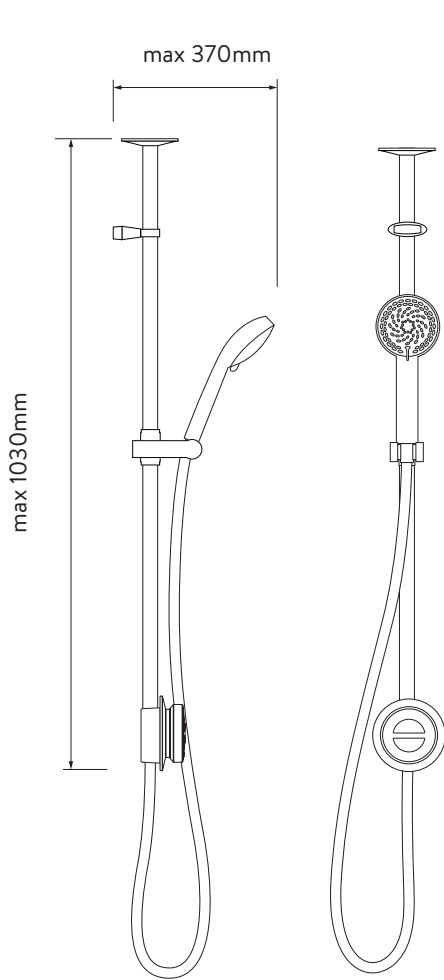

AQUALISA

QUARTZ™ SMART EXPOSED

QZD.A1.EV.18

WITH ADJUSTABLE HEAD - HP/COMBI

DIMENSIONAL DRAWINGS

CONTROLLER

PROCESSOR

AQUALISA

QUARTZ™ SMART EXPOSED

QZD.A1.EV.18

WITH ADJUSTABLE HEAD - HP/COMBI

TECHNICAL SPECIFICATIONS

Minimum pressure requirements	1 bar
Maximum pressure requirements	7 bar
Processor inlet fitting connections	15mm push fit
Valve inlet centres	48mm
Inlet supply positions	Hot right, cold left
Processor outlet fitting connection	15mm push fit
Permissible processor sitting location	Loft, airing cupboard, under bath
Supply temperature	Cold inlet temperature 1°C (minimum) Cold inlet temperature 15°C (maximum) Hot inlet temperature 65°C (maximum)
Water system	HP/Combi
Features	One touch start/stop control
	LED display indicates when pre-selected temperature has been reached
	Boost button for enhanced flow
	Compatible with wired and wireless remote controls
	4 spray patterns (adjustable head) including eco-spray option
Colour	Chrome
Guarantee period	5-year guarantee – shower unit
	2-year guarantee – shower head and kit
Approvals	CE Marking
	BEAB