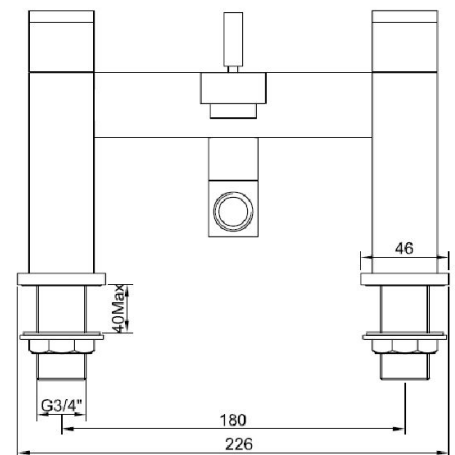

Additional Information

Do not clean with abrasive cleaning products

Always inspect before installation

Lever style handle for ease of use

WRAS approved on - 1501709

Coordinating showers available iflo Architect + 683003, alternatively iflo Penzance 682997.