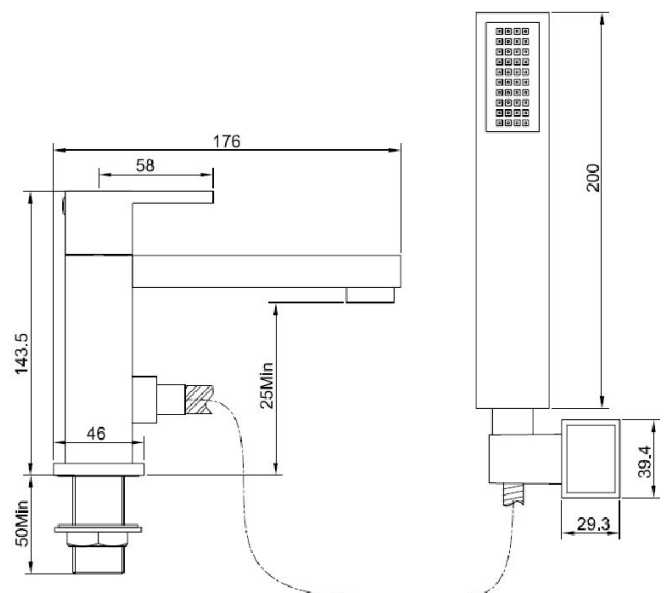

Additional Information

Do not clean with abrasive cleaning products

Always inspect before installation

Lever style handle for ease of use

WRAS approved on - 1501709

Coordinating showers available iflo Architect + 683003, alternatively iflo Penzance 682997.