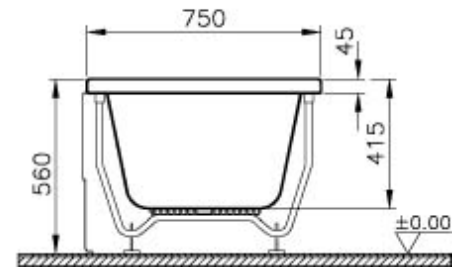

VitrA

Neon

Tanım Neon 170x75 cm Rectangular Bathtub

Kod	52280001000
Compatible VitrA Technologies	Vitra Antislip
Panel Options	Acrylic
Shape	Rectangular
Hydromassage Option	Not Available
Compatible Products	54910001000
Dimensions	170x75