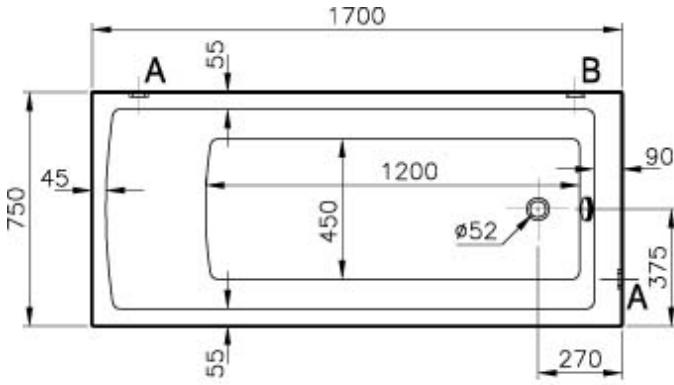

VitrA

Neon

Tanım Neon 170x75 cm Rectangular Bathtub

Kod	52280001000
Compatible VitrA Technologies	Vitra Antislip
Panel Options	Acrylic
Shape	Rectangular
Hydromassage Option	Not Available
Compatible Products	54910001000
Dimensions	170x75