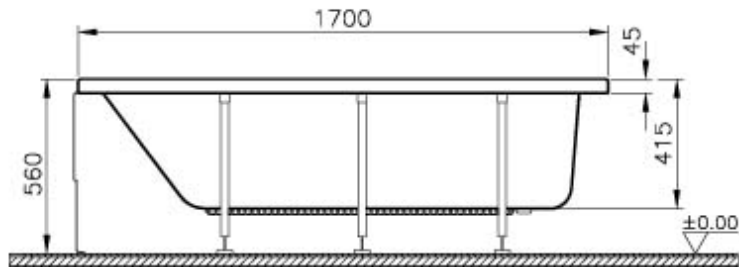

VitrA

Neon

Tanım Neon 170x75 cm Rectangular Bathtub

Kod	52280001000
Compatible VitrA Technologies	Vitra Antislip
Panel Options	Acrylic
Shape	Rectangular
Hydromassage Option	Not Available
Compatible Products	54910001000
Dimensions	170x75