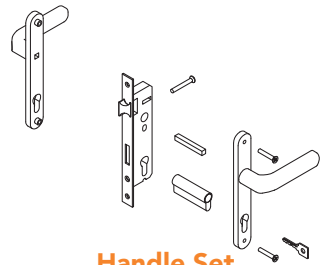

ADJUSTABLE GAP INSTALLATION

RMG001PG

RMG002PG

RMG003PG

1x Wall Mounted Hinge (Top)

1x Wall Mounted Hinge (Turned over for use as bottom hinge)

Lock Keep

Handle Set