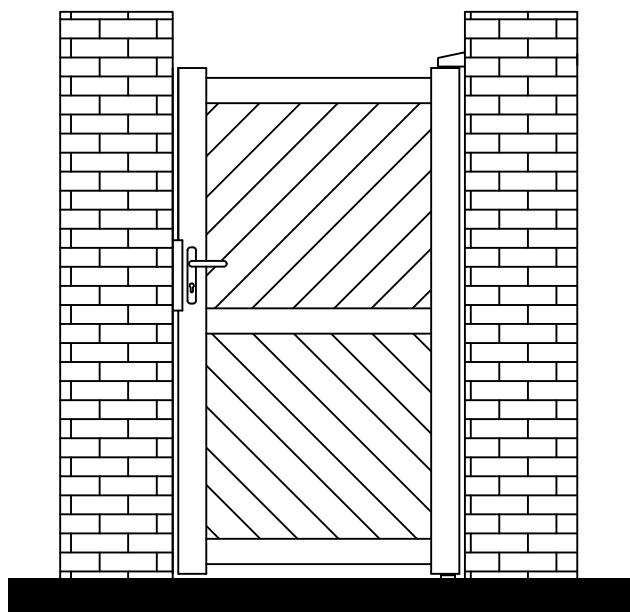

# FIXED GAP INSTALLATION

FLOOR MOUNTED – For use when fitting to posts

**RMG001PG**

**RMG002PG**

**RMG003PG**

**1x Wall Mounted Hinge  
(Top)**

**1x Floor Mounted Hinge  
(Bottom)**

**Lock Keep**

**Handle Set**