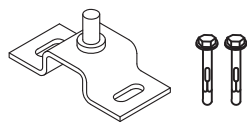

# FIXED GAP INSTALLATION

FLOOR MOUNTED – For use when fitting to posts

**RMG001PG**

**RMG002PG**

**RMG003PG**

**1x Wall Mounted Hinge  
(Top)**

**1x Floor Mounted Hinge  
(Bottom)**

**Lock Keep**

**Handle Set**