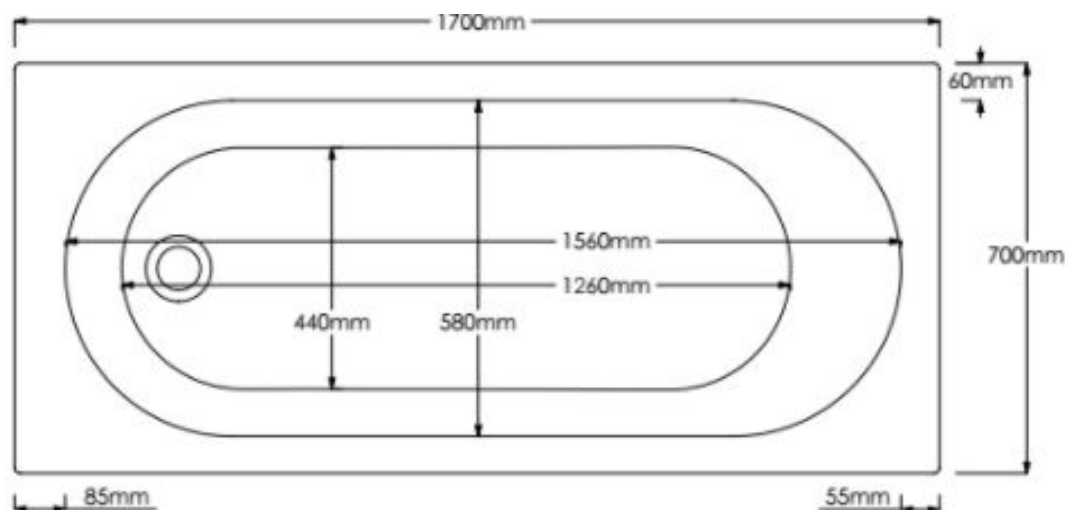

Additional Information

Always remove film and inspect before installation

Do not clean with abrasive cleaning products

Capacity 200 L

Made from 5mm acrylic with timber rim reinforcement

Fully encapsulated baseboard for additional rigidity

Standard or reinforced bath panels available separately

BS EN 14516 – Baths for domestic purposes