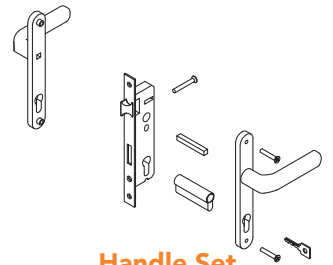

# FIXED GAP INSTALLATION

FLOOR MOUNTED – For use when fitting to posts

**RMG001PG**

**RMG002PG**

**RMG003PG**

**1x Wall Mounted Hinge  
(Top)**

**1x Floor Mounted Hinge  
(Bottom)**

**Lock Keep**

**Handle Set**