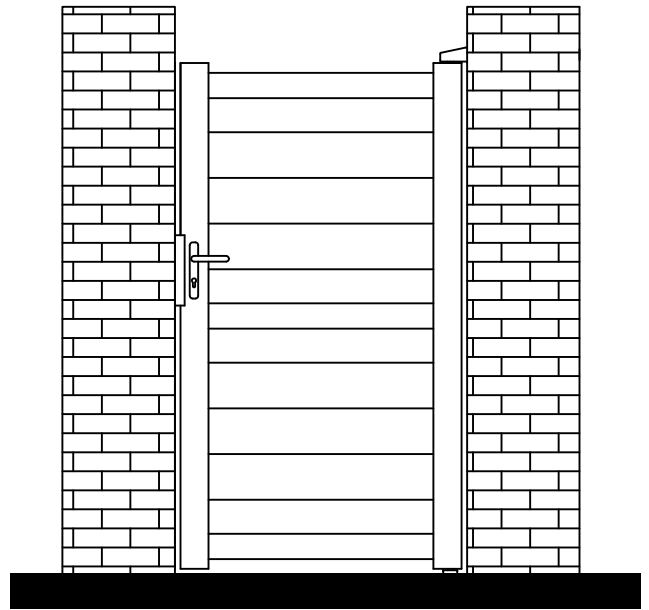

# FIXED GAP INSTALLATION

FLOOR MOUNTED – For use when fitting to posts

**RMG001PG**

**RMG002PG**

**RMG003PG**

**1x Wall Mounted Hinge  
(Top)**

**1x Floor Mounted Hinge  
(Bottom)**

**Lock Keep**

**Handle Set**