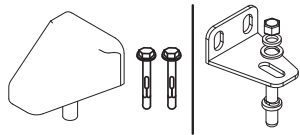

# FIXED GAP INSTALLATION

FLOOR MOUNTED – For use when fitting to posts

**RMG001PG**

**RMG002PG**

**RMG003PG**

**1x Wall Mounted Hinge  
(Top)**

**1x Floor Mounted Hinge  
(Bottom)**

**Lock Keep**

**Handle Set**