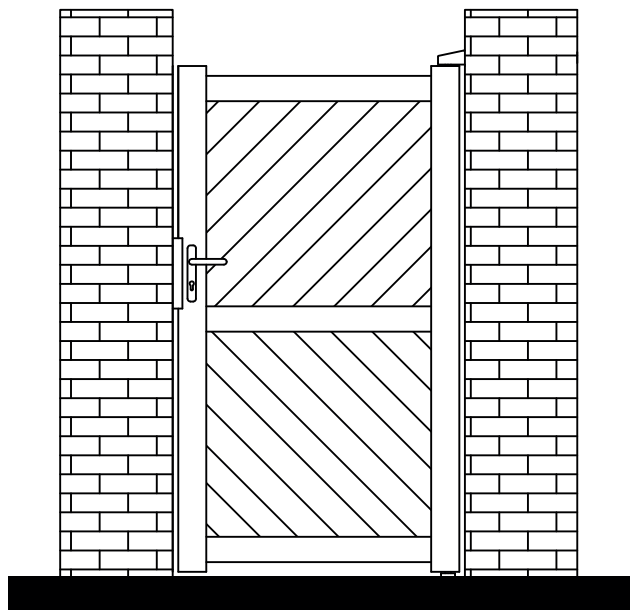

# FIXED GAP INSTALLATION

FLOOR MOUNTED – For use when fitting to posts

**RMG001PG**

**RMG002PG**

**RMG003PG**

**1x Wall Mounted Hinge  
(Top)**

**1x Floor Mounted Hinge  
(Bottom)**

**Lock Keep**

**Handle Set**