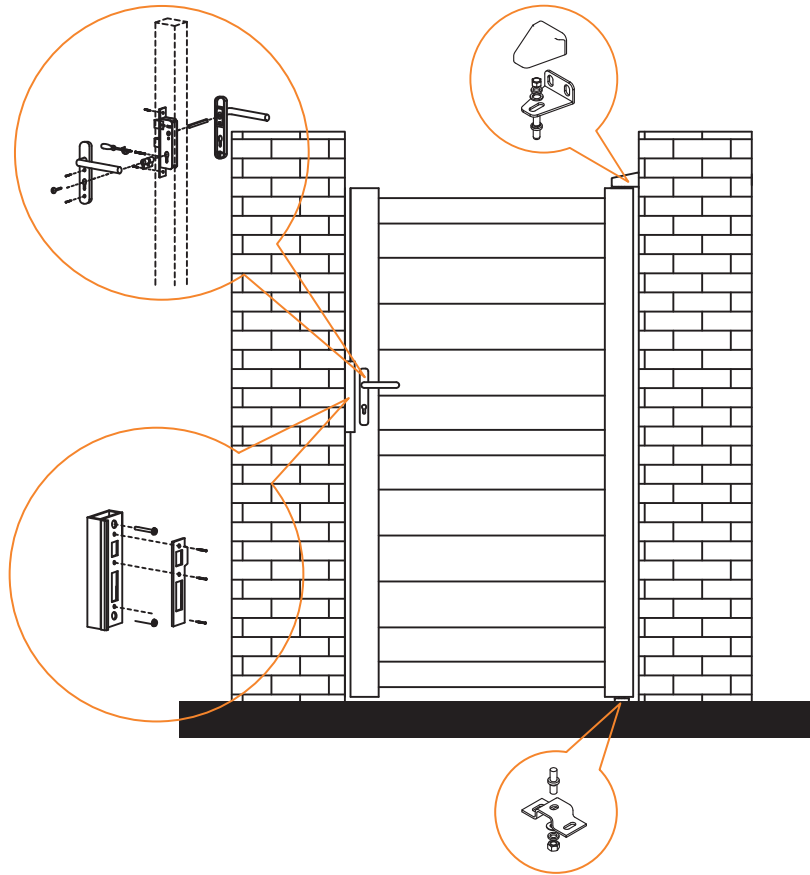

# FIXED GAP INSTALLATION

FLOOR MOUNTED – For use when fitting to posts

**RMG001PG**

**RMG002PG**

**RMG003PG**

**1x Wall Mounted Hinge  
(Top)**

**1x Floor Mounted Hinge  
(Bottom)**

**Lock Keep**

**Handle Set**