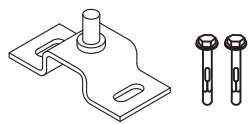

# FIXED GAP INSTALLATION

FLOOR MOUNTED – For use when fitting to posts

**RMG001PG**

**RMG002PG**

**RMG003PG**

**1x Wall Mounted Hinge  
(Top)**

**1x Floor Mounted Hinge  
(Bottom)**

**Lock Keep**

**Handle Set**