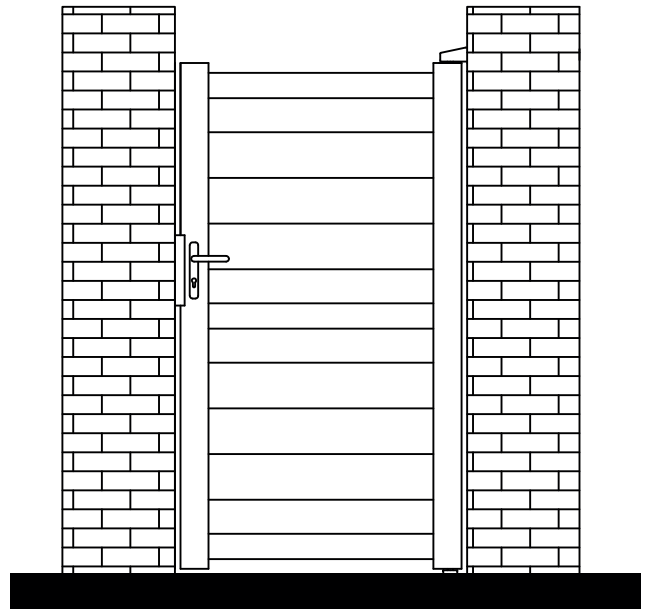

# FIXED GAP INSTALLATION

FLOOR MOUNTED – For use when fitting to posts

**RMG001PG**

**RMG002PG**

**RMG003PG**

**1x Wall Mounted Hinge  
(Top)**

**1x Floor Mounted Hinge  
(Bottom)**

**Lock Keep**

**Handle Set**