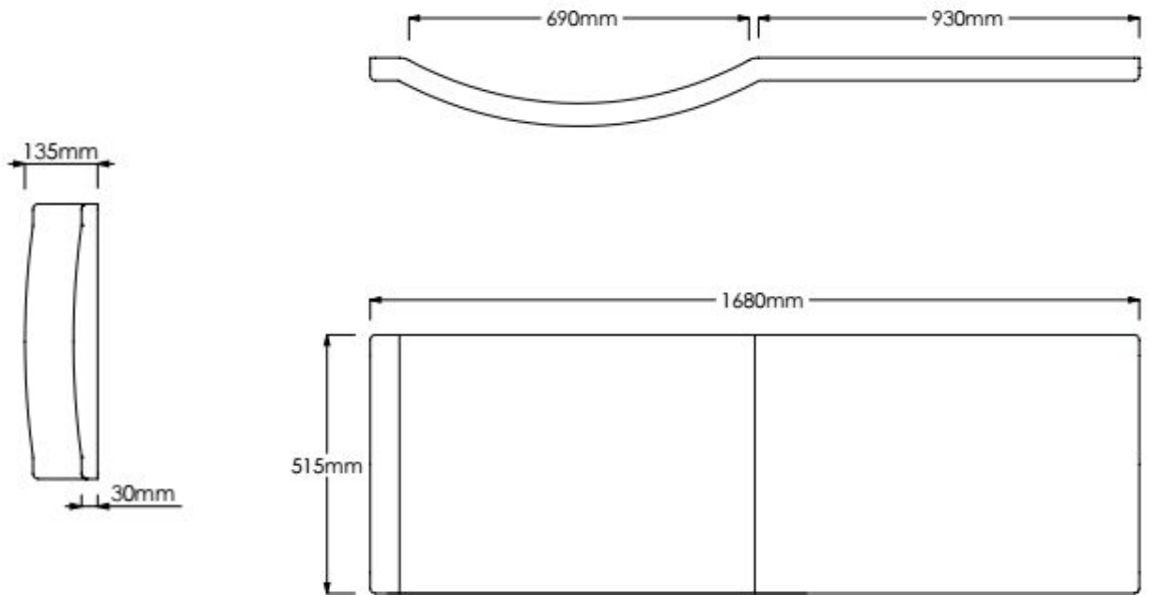

TECHNICAL DATA SHEET

Product Code: 131059

Product Description: iflo Rennes P Shaped Showerbath Front Panel 1700X515mm

Product Specification

Material:
High Impact Polystyrene

Fittings:
Panel clips

Additional Information

Always remove film and inspect before installation

Do not clean with abrasive cleaning products

Easy to fit

For use with iflo Rennes P Shaped Showerbath

Reversible to suit left or right hand installation

'The information contained within this specification sheet is believed to be correct and complete at the time of creation. All photographs / drawings are as a guide only and do not necessarily represent the products available. Travis Perkins PLC reserves the right to change product details and price without prior notice. E&OE.' [10/2017]