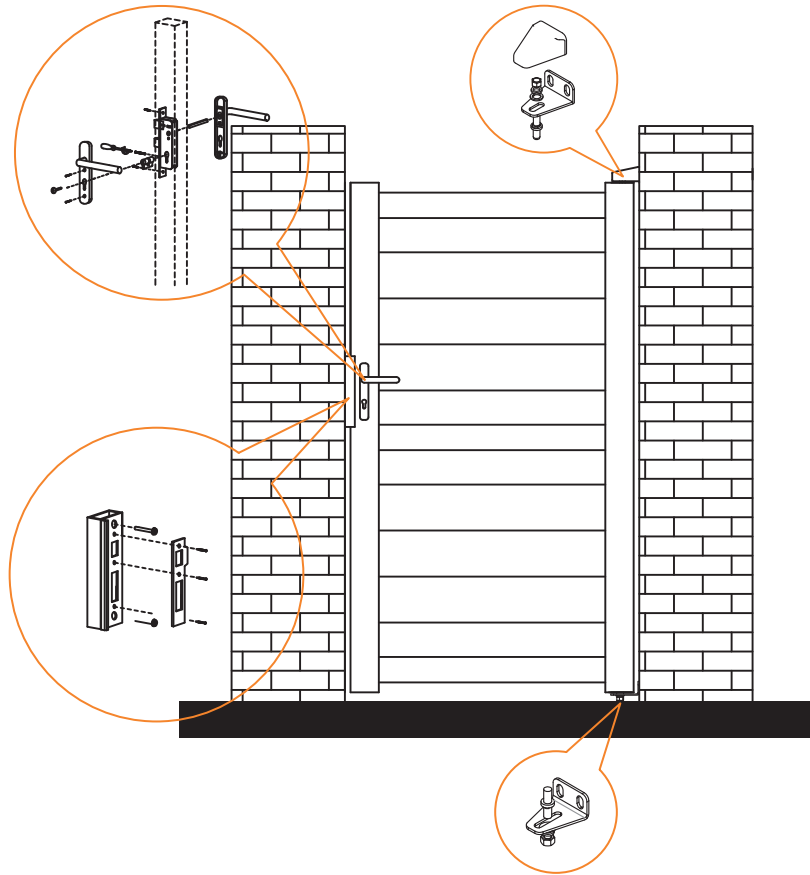

# ADJUSTABLE GAP INSTALLATION

**RMG001PG**

**RMG002PG**

**RMG003PG**

**1x Wall Mounted Hinge (Top)**

**1x Wall Mounted Hinge (Turned over for use as bottom hinge)**

**Lock Keep**

**Handle Set**