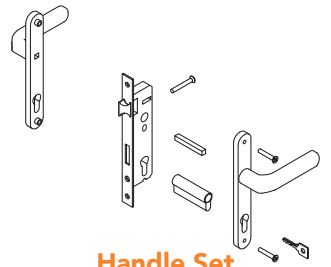

# ADJUSTABLE GAP INSTALLATION

**RMG001PG**

**RMG002PG**

**RMG003PG**

**1x Wall Mounted Hinge (Top)**

**1x Wall Mounted Hinge (Turned over for use as bottom hinge)**

**Lock Keep**

**Handle Set**