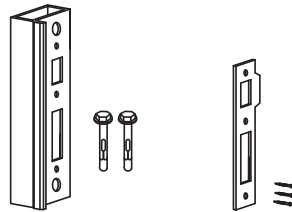

# ADJUSTABLE GAP INSTALLATION

**RMG001PG**

**RMG002PG**

**RMG003PG**

**1x Wall Mounted Hinge (Top)**

**1x Wall Mounted Hinge (Turned over for use as bottom hinge)**

**Lock Keep**

**Handle Set**