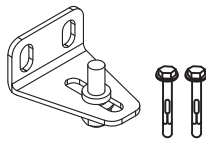

# ADJUSTABLE GAP INSTALLATION

**RMG001PG**

**RMG002PG**

**RMG003PG**

**1x Wall Mounted Hinge (Top)**

**1x Wall Mounted Hinge (Turned over for use as bottom hinge)**

**Lock Keep**

**Handle Set**