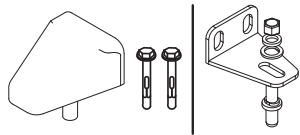

# ADJUSTABLE GAP INSTALLATION

**RMG001PG**

**RMG002PG**

**RMG003PG**

**1x Wall Mounted Hinge (Top)**

**1x Wall Mounted Hinge (Turned over for use as bottom hinge)**

**Lock Keep**

**Handle Set**