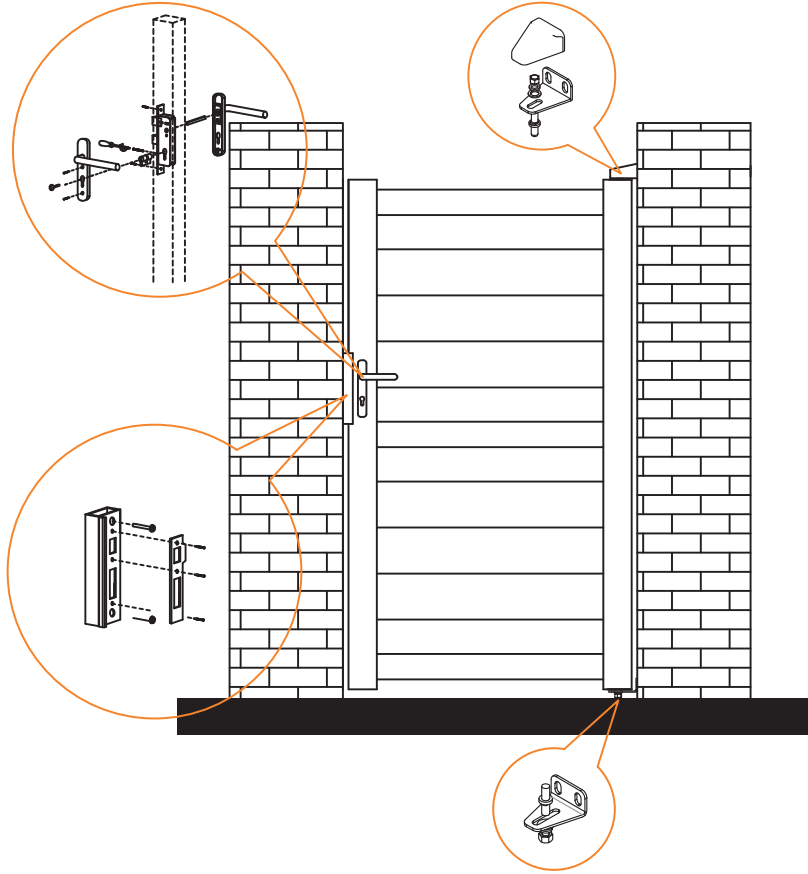

ADJUSTABLE GAP INSTALLATION

RMG001PG

RMG002PG

RMG003PG

1x Wall Mounted Hinge (Top)

1x Wall Mounted Hinge (Turned over for use as bottom hinge)

Lock Keep

Handle Set