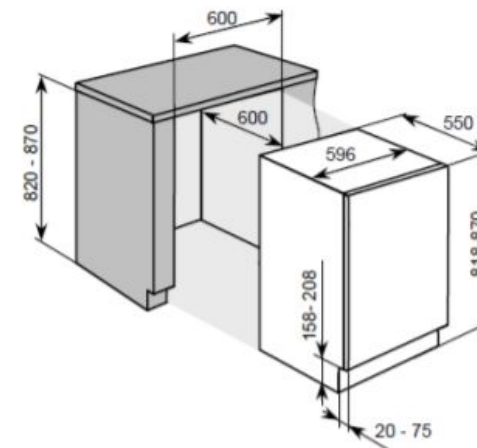

CANDY

CFU 135 NEK/N Under-Counter Freezer

95 litre Capacity

KEY FEATURES

MANUAL DEFROST

3 FREEZER DRAWERS

EXTERNAL CONTROL PANEL

ADDITIONAL FEATURES

DIMENSIONS

Dimensions of the product:	818 x 596 x 550 (mm)
Required niche size for installation:	820 x 600 x 600 (mm)

AESTHETIC

Colour: White
Door: White

FREE 10 YEARS PARTS GUARANTEE AND 1 YEAR LABOUR