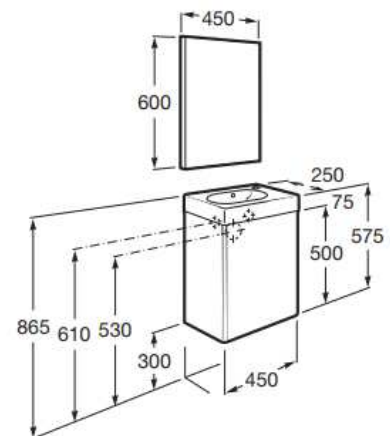

Use of bleach in the toilet bowl is acceptable.

A ceramic rubber can be used to remove metal marks or minor blemishes.

In hard water areas we strongly recommend that inhibitors or water softeners are fitted during the installation to help prevent limescale attack. Do ensure that in hard water areas periodic checks are made to the diaphragm washer, located on the bottom of the flush valve.

Do not put bleach products (such as bleach blocks or tablets) in the actual cistern as this can damage the internal fittings and will invalidate the warranty of the internal parts. Do not put strong cleaners or bleach in the products to stand overnight. Do not mix different cleaners in the WC as they can cause a chemical reaction and give off poisonous gas.

Clean furniture with a soft, clean and damp cloth, warm water and a mild household cleaner (such as washing up liquid) Any stainless steel parts should be cleaned with a soft, lint-free cloth and non-abrasive stainless steel cleaners. Ensure the bathroom is well ventilated to ensure the quality and appearance of the furniture is maintained.

Do not use abrasive cleaners or sharp objects when cleaning. Do not leave chemicals such as hair dye, nail polish remover or perfume on surfaces, similarly to not leave water to stand of the furniture surface, wipe clean.

Do not overload the drawer units as this can damage the drawer runners.

Product Image:

Technical Drawing:

'The information contained within this specification sheet is believed to be correct and complete at the time of creation. All photographs / drawings are as a guide only and do not necessarily represent the products available. Travis Perkins PLC reserves the right to change product details and price without prior notice. E&OE.'