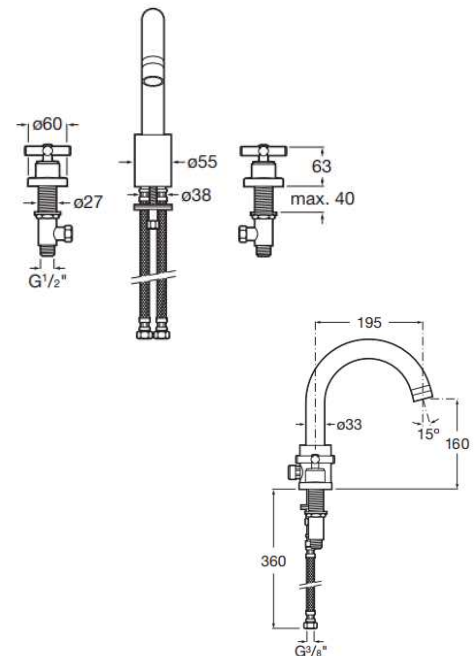

TECHNICAL DATA SHEET

Product Code:

400212

Description:

Loft ½ Turn Deck-mounted 4-Hole Bath-Shower Mixer (with High Central Spout, Bath-Shower Diverter, Hand Shower and 1.75 Meter Flexible Hose)

Specification:

Size: L 205mm, W N/A, H N/A

Material: Brass

Finish: Chrome

Installation Type: Deck-Mounted

Product Image:

Technical Drawing:

Clean immediately after use to stop the build-up of dirt and limescale.

Clean with warm water containing a few drops of washing up liquid, rinse immediately and dry with a soft cloth.