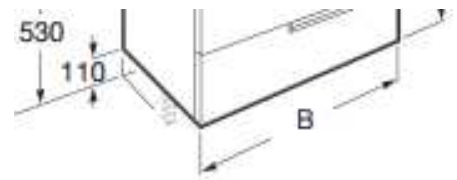

Technical Drawing:

'The information contained within this specification sheet is believed to be correct and complete at the time of creation. All photographs / drawings are as a guide only and do not necessarily represent the products available. Travis Perkins PLC reserves the right to change product details and price without prior notice. E&OE.'