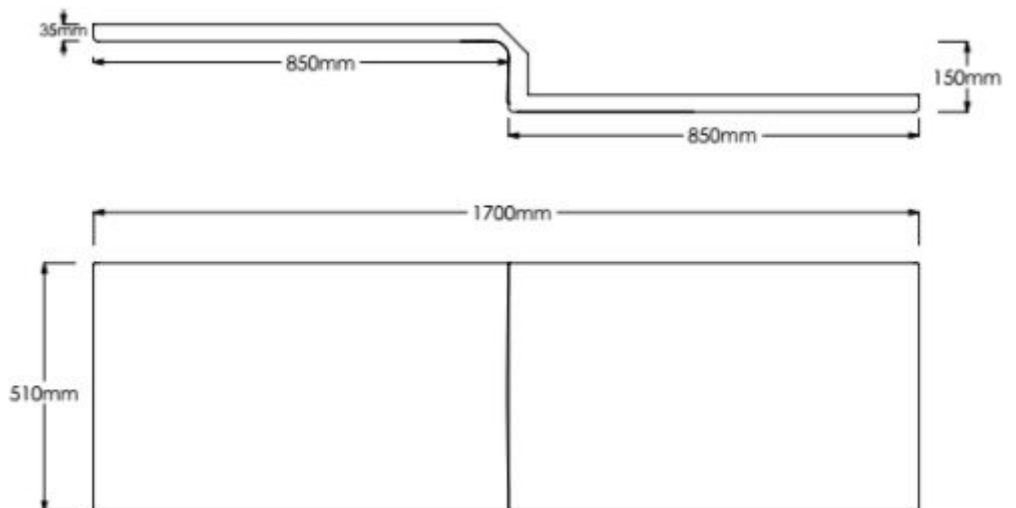

TECHNICAL DATA SHEET

Product Code: 713225

Product Description: iflo Metz L Shaped Showerbath Front Panel 1700x510mm

Product Specification

Material:
High Impact Polystyrene

Additional Information

Always remove film and inspect before installation

Do not clean with abrasive cleaning products

Easy to fit

For use with iflo Metz L Shaped Showerbath

Reversible to suit left or right hand installation

'The information contained within this specification sheet is believed to be correct and complete at the time of creation. All photographs / drawings are as a guide only and do not necessarily represent the products available. Travis Perkins PLC reserves the right to change product details and price without prior notice. E&OE.' [10/2017]