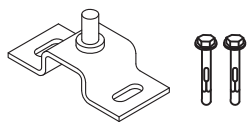

# FIXED GAP INSTALLATION

FLOOR MOUNTED – For use when fitting to posts

**RMG001PG**

**RMG002PG**

**RMG003PG**

**1x Wall Mounted Hinge  
(Top)**

**1x Floor Mounted Hinge  
(Bottom)**

**Lock Keep**

**Handle Set**