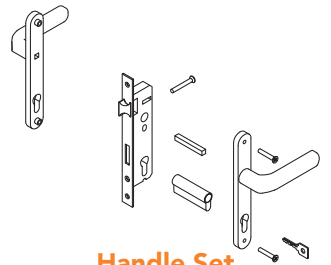

# FIXED GAP INSTALLATION

FLOOR MOUNTED – For use when fitting to posts

**RMG001PG**

**RMG002PG**

**RMG003PG**

**1x Wall Mounted Hinge  
(Top)**

**1x Floor Mounted Hinge  
(Bottom)**

**Lock Keep**

**Handle Set**