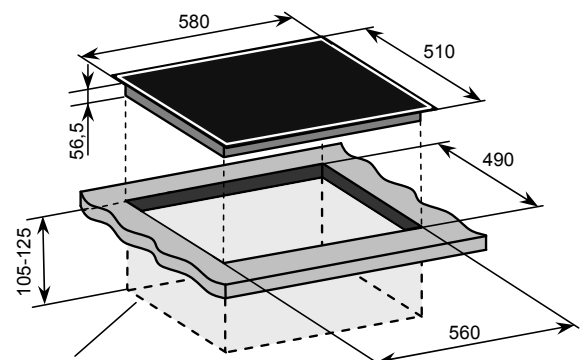

#### POWER LEVELS

X

#### DIMENSIONS

Dimensions of the product (mm)	50x580x510
Required niche size for installation	50x560x490
Net weight (Kg)	9
Gross weight (Kg)	10.5

Total height including  
minimum ventilation  
requirement