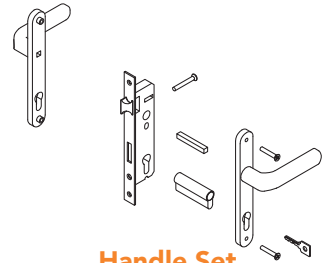

FIXED GAP INSTALLATION

FLOOR MOUNTED – For use when fitting to posts

RMG001PG

RMG002PG

RMG003PG

1x Wall Mounted Hinge (Top)

1x Floor Mounted Hinge (Bottom)

Lock Keep

Handle Set