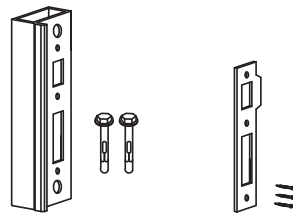

FIXED GAP INSTALLATION

FLOOR MOUNTED – For use when fitting to posts

RMG001PG

RMG002PG

RMG003PG

1x Wall Mounted Hinge (Top)

1x Floor Mounted Hinge (Bottom)

Lock Keep

Handle Set